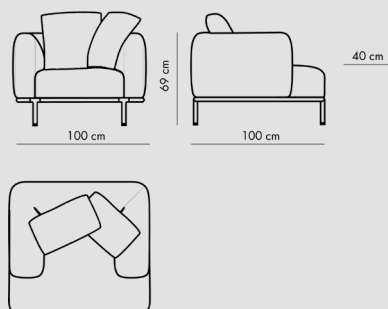

designer : Florent Coirier

dimensions

**MOSS SOFA 3 SEATER /
COD MOS3P**

**MOSS SOFA 3 SEATER LARGE /
COD MOS3PL**

**MOSS SOFA DX /
COD MOSDX**

**MOSS SOFA SX /
COD MOSSX**

dimensions

**MOSS CX SX /
COD MOSCX SX**

**MOSS CX DX /
COD MOSCX DX**

**MOSS LOUNGE DX /
COD MOSLOU DX**

**MOSS LOUNGE SX /
COD MOSLOU SX**

**MOSS ARMCHAIR /
COD MOSARM**

**MOSS POUF /
COD MOSPOUF**

technical informations

Internal frame:

Wooden frame