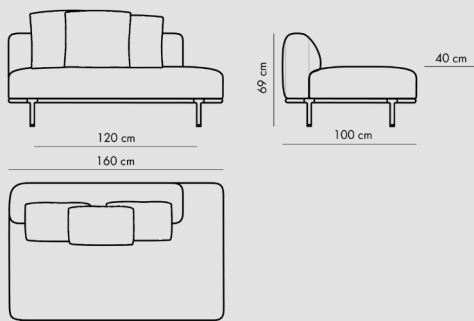

designer : Florent Coirier

dimensions

**MOSS SOFA 3 SEATER /
COD MOS3P**

**MOSS SOFA 3 SEATER LARGE /
COD MOS3PL**

**MOSS SOFA DX /
COD MOSDX**

**MOSS SOFA SX /
COD MOSSX**

dimensions

**MOSS CX SX /
COD MOSCX SX**