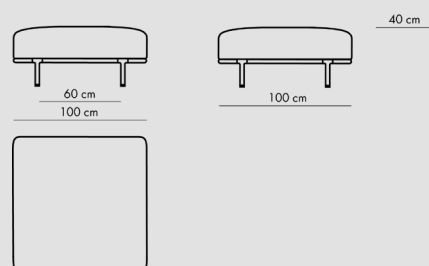

designer : Florent Coirier

dimensions

**MOSS SOFA 3 SEATER /
COD MOS3P**

**MOSS SOFA 3 SEATER LARGE /
COD MOS3PL**

**MOSS SOFA DX /
COD MOSDX**

**MOSS SOFA SX /
COD MOSSX**

dimensions

**MOSS CX SX /
COD MOSCX SX**

**MOSS CX DX /
COD MOSCX DX**

**MOSS LOUNGE DX /
COD MOSLOU DX**

**MOSS LOUNGE SX /
COD MOSLOU SX**

**MOSS ARMCHAIR /
COD MOSARM**

**MOSS POUF /
COD MOSPOUF**

technical informations

Internal frame:

Wooden frame