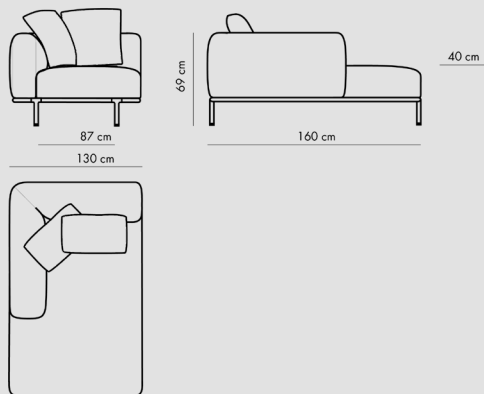

**MOSS LOUNGE DX /
COD MOSLOU DX**