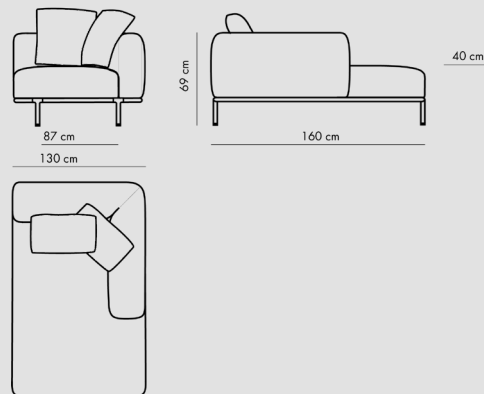

**MOSS LOUNGE SX /
COD MOSLOU SX**