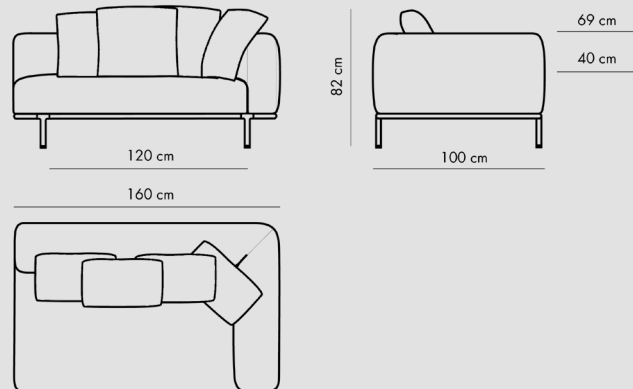

designer : Florent Coirier

dimensions

**MOSS SOFA 3 SEATER /
COD MOS3P**

**MOSS SOFA 3 SEATER LARGE /
COD MOS3PL**

**MOSS SOFA DX /
COD MOSDX**

**MOSS SOFA SX /
COD MOSSX**

dimensions

**MOSS CX SX /
COD MOSCX SX**