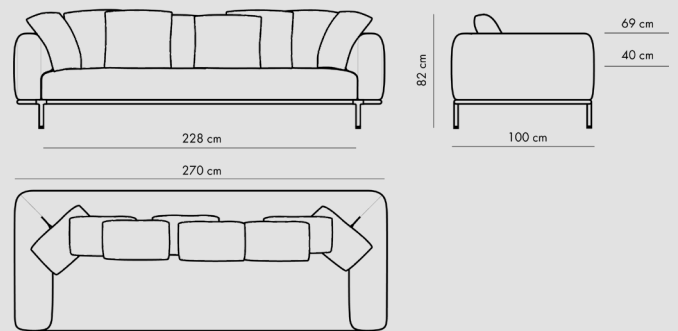

designer : Florent Coirier

dimensions

**MOSS SOFA 3 SEATER /
COD MOS3P**

**MOSS SOFA 3 SEATER LARGE /
COD MOS3PL**

**MOSS SOFA DX /
COD MOSDX**

**MOSS SOFA SX /
COD MOSSX**

dimensions

**MOSS CX SX /
COD MOSCX SX**