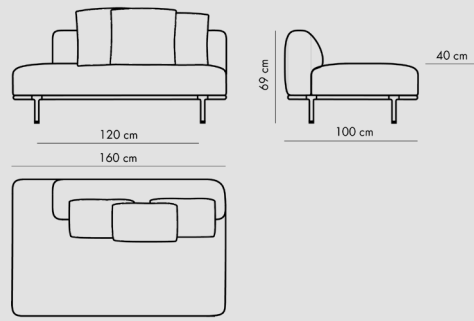

designer : Florent Coirier

dimensions

**MOSS SOFA 3 SEATER /
COD MOS3P**

**MOSS SOFA 3 SEATER LARGE /
COD MOS3PL**

**MOSS SOFA DX /
COD MOSDX**

**MOSS SOFA SX /
COD MOSSX**

dimensions

**MOSS CX SX /
COD MOSCX SX**

**MOSS CX DX /
COD MOSCX DX**

**MOSS LOUNGE DX /
COD MOSLOU DX**

**MOSS LOUNGE SX /
COD MOSLOU SX**

**MOSS ARMCHAIR /
COD MOSARM**

**MOSS POUF /
COD MOSPOUF**

technical informations

Internal frame:

Wooden frame