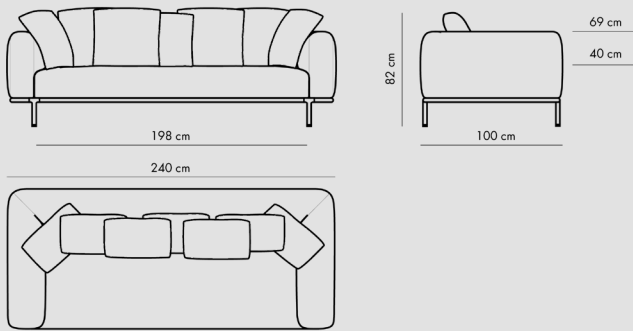

MOSS

MOSS

Moss Sofa is an elegant centerpiece of Espandia's debut collection, where contemporary design meets the warmth of timeless comfort. Crafted with meticulous attention to detail, it embodies the natural elegance of its namesake. Draped in the sumptuous textures of corduroy, each curve and line is designed to support and embrace, providing a soft landing at the end of your day. The Moss's deep, inviting cushions and gently yielding armrests are perched atop slender, understated legs, giving the piece a floating appearance as if it's a cloud set against the skyline of your living space.

designer : Florent Coirier

dimensions

**MOSS SOFA 3 SEATER /
COD MOS3P**

**MOSS SOFA 3 SEATER LARGE /
COD MOS3PL**

**MOSS SOFA DX /
COD MOSDX**

**MOSS SOFA SX /
COD MOSSX**

dimensions

**MOSS CX SX /
COD MOSCX SX**