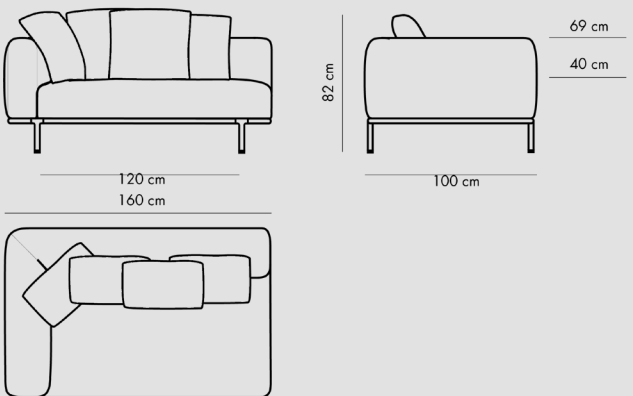

designer : Florent Coirier

dimensions

**MOSS SOFA 3 SEATER /
COD MOS3P**

**MOSS SOFA 3 SEATER LARGE /
COD MOS3PL**

**MOSS SOFA DX /
COD MOSDX**

**MOSS SOFA SX /
COD MOSSX**

dimensions

**MOSS CX SX /
COD MOSCX SX**