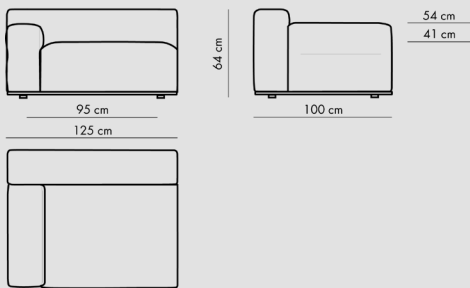

**HINOKI CORNER DX /
COD HINCORGDX**