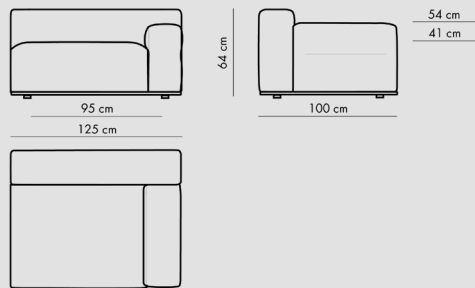

**HINOKI CONER SX /
COD HINCORSX**