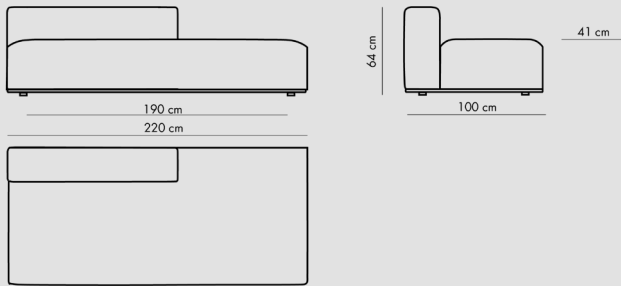

designer : Florent Coirier

dimensions

**HINOKI SOFA 2 SEATER /
COD HINO2P**

**HINOKI SOFA 2 SEATER LARGE /
COD HINO2PL**

**HINOKI SOFA 3 SEATER /
COD HINO3P**

dimensions

**HINOKI DX /
COD HINDX**

**HINOKI SX /
COD HINSX**

**HINOKI CORNER DX /
COD HINCORGDX**

**HINOKI CONER SX /
COD HINCORSX**

**HINOKI LOUNGE /
COD HINLOU**

technical informations

Internal frame:

Wooden frame

Internal composition:

Upholstery Polyurethane foam, shaped polyurethane, polyester fibre cover