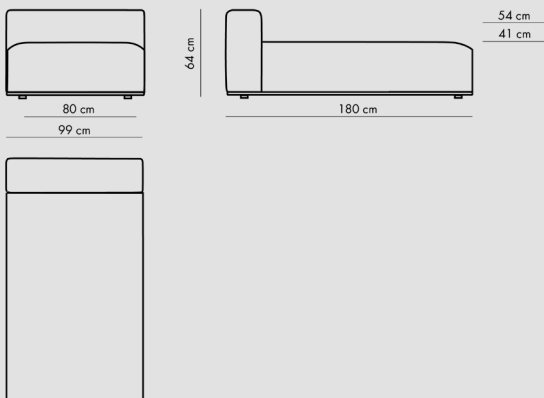

designer : Florent Coirier

dimensions

**HINOKI SOFA 2 SEATER /
COD HINO2P**

**HINOKI SOFA 2 SEATER LARGE /
COD HINO2PL**

**HINOKI SOFA 3 SEATER /
COD HINO3P**

dimensions

**HINOKI DX /
COD HINDX**

**HINOKI SX /
COD HINSX**

**HINOKI CORNER DX /
COD HINCORGDX**

**HINOKI CONER SX /
COD HINCORSX**

**HINOKI LOUNGE /
COD HINLOU**

technical informations

Internal frame:

Wooden frame

Internal composition:

Upholstery Polyurethane foam, shaped polyurethane, polyester fibre cover