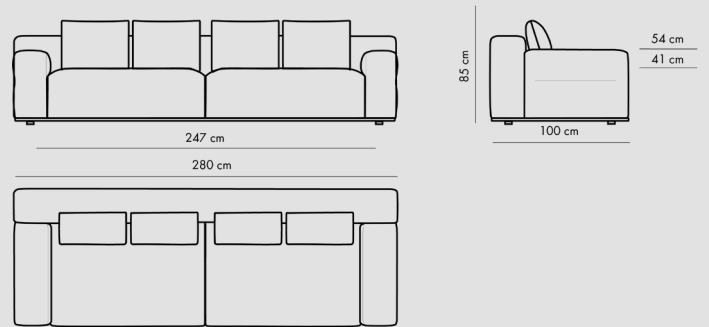

designer : Florent Coirier

dimensions

**HINOKI SOFA 2 SEATER /
COD HINO2P**

**HINOKI SOFA 2 SEATER LARGE /
COD HINO2PL**

**HINOKI SOFA 3 SEATER /
COD HINO3P**

dimensions

**HINOKI DX /
COD HINDX**

**HINOKI SX /
COD HINSX**

**HINOKI CORNER DX /
COD HINCORGDX**

**HINOKI CONER SX /
COD HINCORSX**

**HINOKI LOUNGE /
COD HINLOU**

technical informations

Internal frame:

Wooden frame

Internal composition:

Upholstery Polyurethane foam, shaped polyurethane, polyester fibre cover