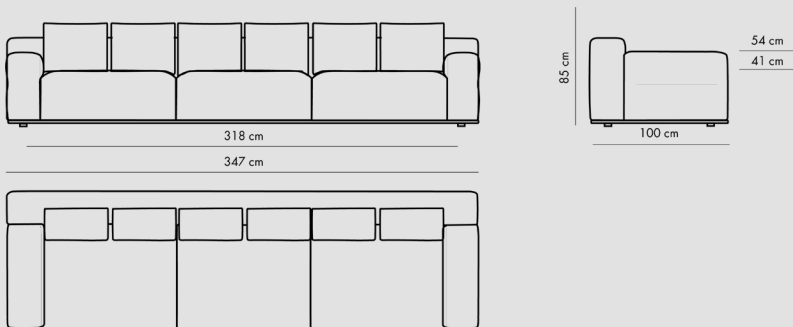

designer : Florent Coirier

dimensions

**HINOKI SOFA 2 SEATER /
COD HINO2P**

**HINOKI SOFA 2 SEATER LARGE /
COD HINO2PL**

**HINOKI SOFA 3 SEATER /
COD HINO3P**

dimensions

**HINOKI DX /
COD HINDX**

**HINOKI SX /
COD HINSX**

**HINOKI CORNER DX /
COD HINCORGDX**

**HINOKI CONER SX /
COD HINCORSX**

**HINOKI LOUNGE /
COD HINLOU**

technical informations

Internal frame:

Wooden frame

Internal composition:

Upholstery Polyurethane foam, shaped polyurethane, polyester fibre cover