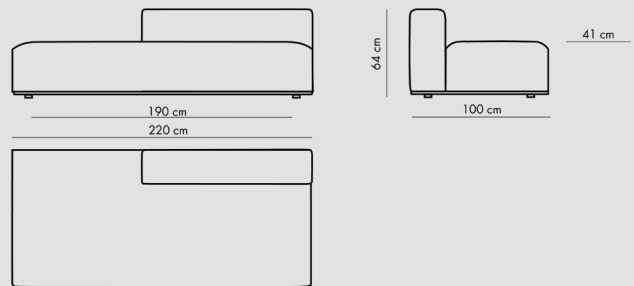

designer : Florent Coirier

dimensions

**HINOKI SOFA 2 SEATER /
COD HINO2P**

**HINOKI SOFA 2 SEATER LARGE /
COD HINO2PL**

**HINOKI SOFA 3 SEATER /
COD HINO3P**

dimensions

**HINOKI DX /
COD HINDX**

**HINOKI SX /
COD HINSX**