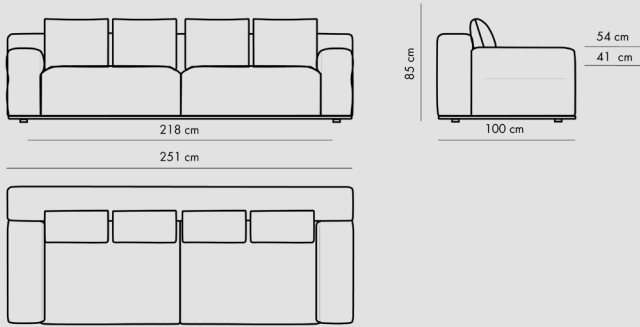

designer : Florent Coirier

dimensions

**HINOKI SOFA 2 SEATER /
COD HINO2P**

**HINOKI SOFA 2 SEATER LARGE /
COD HINO2PL**

**HINOKI SOFA 3 SEATER /
COD HINO3P**

dimensions

**HINOKI DX /
COD HINDX**

**HINOKI SX /
COD HINSX**

**HINOKI CORNER DX /
COD HINCORGDX**

**HINOKI CONER SX /
COD HINCORSX**

**HINOKI LOUNGE /
COD HINLOU**

technical informations

Internal frame:

Wooden frame

Internal composition:

Upholstery Polyurethane foam, shaped polyurethane, polyester fibre cover