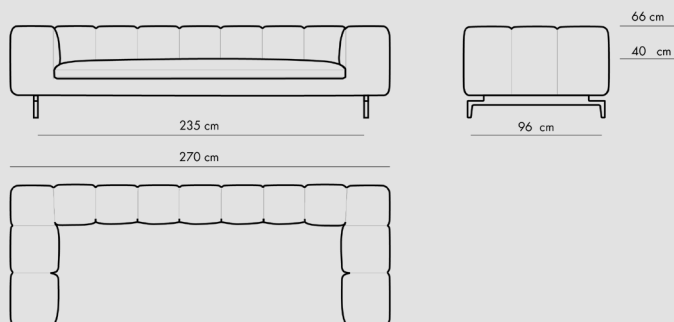

designer : Florent Coirier

dimensions

**BERLIOZ SOFA 2 SEATER /
COD BER3P**

**BERLIOZ SOFA 3 SEATER /
COD BER3PL**

**BERLIOZ SOFA DX /
COD BERDX**

**BERLIOZ SOFA SX /
COD BERSX**

dimensions

**BERLIOZ LOUNGE DX /
COD BERLOUDX**

**BERLIOZ LOUNGE SX /
COD BERLOUSX**

**BERLIOZ POUF /
COD BERPOUF**

technical informations

Internal frame:

Wooden frame

Internal composition:

Upholstery Polyurethane foam, shaped polyurethane, polyester fibre cover