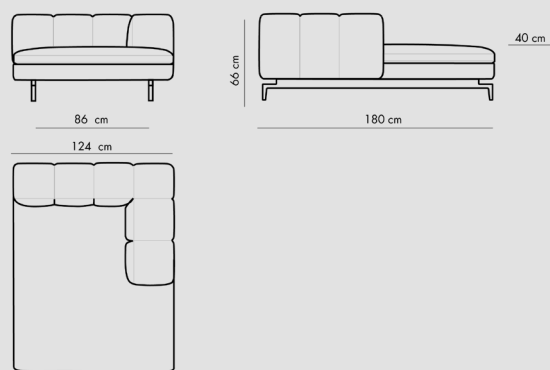

designer : Florent Coirier

dimensions

**BERLIOZ SOFA 2 SEATER /
COD BER3P**

**BERLIOZ SOFA 3 SEATER /
COD BER3PL**

**BERLIOZ SOFA DX /
COD BERDX**

**BERLIOZ SOFA SX /
COD BERSX**

dimensions

**BERLIOZ LOUNGE DX /
COD BERLOUDX**

**BERLIOZ LOUNGE SX /
COD BERLOUSX**

**BERLIOZ POUF /
COD BERPOUF**

technical informations

Internal frame:

Wooden frame

Internal composition:

Upholstery Polyurethane foam, shaped polyurethane, polyester fibre cover