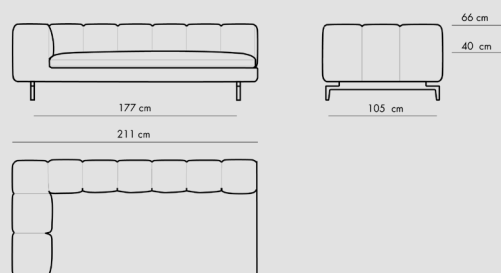

designer : Florent Coirier

dimensions

**BERLIOZ SOFA 2 SEATER /
COD BER3P**

**BERLIOZ SOFA 3 SEATER /
COD BER3PL**

**BERLIOZ SOFA DX /
COD BERDX**

**BERLIOZ SOFA SX /
COD BERSX**

dimensions

**BERLIOZ LOUNGE DX /
COD BERLOUDX**

**BERLIOZ LOUNGE SX /
COD BERLOUSX**

**BERLIOZ POUF /
COD BERPOUF**

technical informations

Internal frame:

Wooden frame

Internal composition:

Upholstery Polyurethane foam, shaped polyurethane, polyester fibre cover