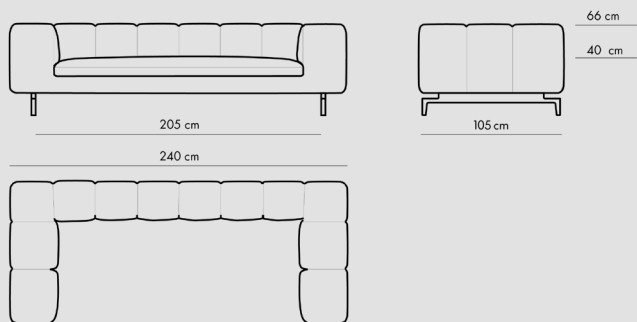

designer : Florent Coirier

dimensions

**BERLIOZ SOFA 2 SEATER /
COD BER3P**

**BERLIOZ SOFA 3 SEATER /
COD BER3PL**

**BERLIOZ SOFA DX /
COD BERDX**

**BERLIOZ SOFA SX /
COD BERSX**

dimensions

**BERLIOZ LOUNGE DX /
COD BERLOUDX**

**BERLIOZ LOUNGE SX /
COD BERLOUSX**

**BERLIOZ POUF /
COD BERPOUF**

technical informations

Internal frame:

Wooden frame

Internal composition:

Upholstery Polyurethane foam, shaped polyurethane, polyester fibre cover