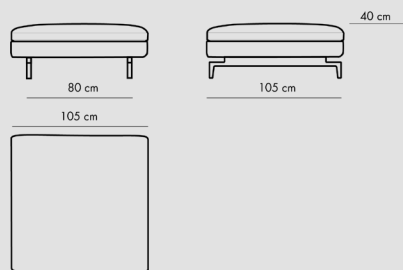

designer : Florent Coirier

dimensions

**BERLIOZ SOFA 2 SEATER /
COD BER3P**

**BERLIOZ SOFA 3 SEATER /
COD BER3PL**

**BERLIOZ SOFA DX /
COD BERDX**

**BERLIOZ SOFA SX /
COD BERSX**

dimensions

**BERLIOZ LOUNGE DX /
COD BERLOUDX**

**BERLIOZ LOUNGE SX /
COD BERLOUSX**

**BERLIOZ POUF /
COD BERPOUF**

technical informations

Internal frame:

Wooden frame

Internal composition:

Upholstery Polyurethane foam, shaped polyurethane, polyester fibre cover