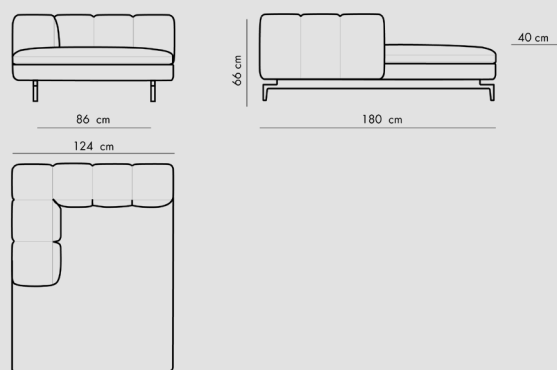

designer : Florent Coirier

dimensions

**BERLIOZ SOFA 2 SEATER /
COD BER3P**

**BERLIOZ SOFA 3 SEATER /
COD BER3PL**

**BERLIOZ SOFA DX /
COD BERDX**

**BERLIOZ SOFA SX /
COD BERSX**

dimensions

**BERLIOZ LOUNGE DX /
COD BERLOUDX**

**BERLIOZ LOUNGE SX /
COD BERLOUSX**

**BERLIOZ POUF /
COD BERPOUF**

technical informations

Internal frame:

Wooden frame

Internal composition:

Upholstery Polyurethane foam, shaped polyurethane, polyester fibre cover