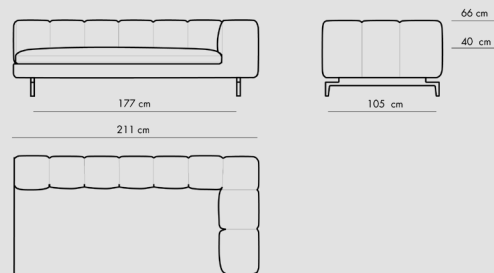

designer : Florent Coirier

dimensions

**BERLIOZ SOFA 2 SEATER /
COD BER3P**

**BERLIOZ SOFA 3 SEATER /
COD BER3PL**

**BERLIOZ SOFA DX /
COD BERDX**

**BERLIOZ SOFA SX /
COD BERSX**

dimensions

**BERLIOZ LOUNGE DX /
COD BERLOUDX**

**BERLIOZ LOUNGE SX /
COD BERLOUSX**

**BERLIOZ POUF /
COD BERPOUF**

technical informations

Internal frame:

Wooden frame

Internal composition:

Upholstery Polyurethane foam, shaped polyurethane, polyester fibre cover